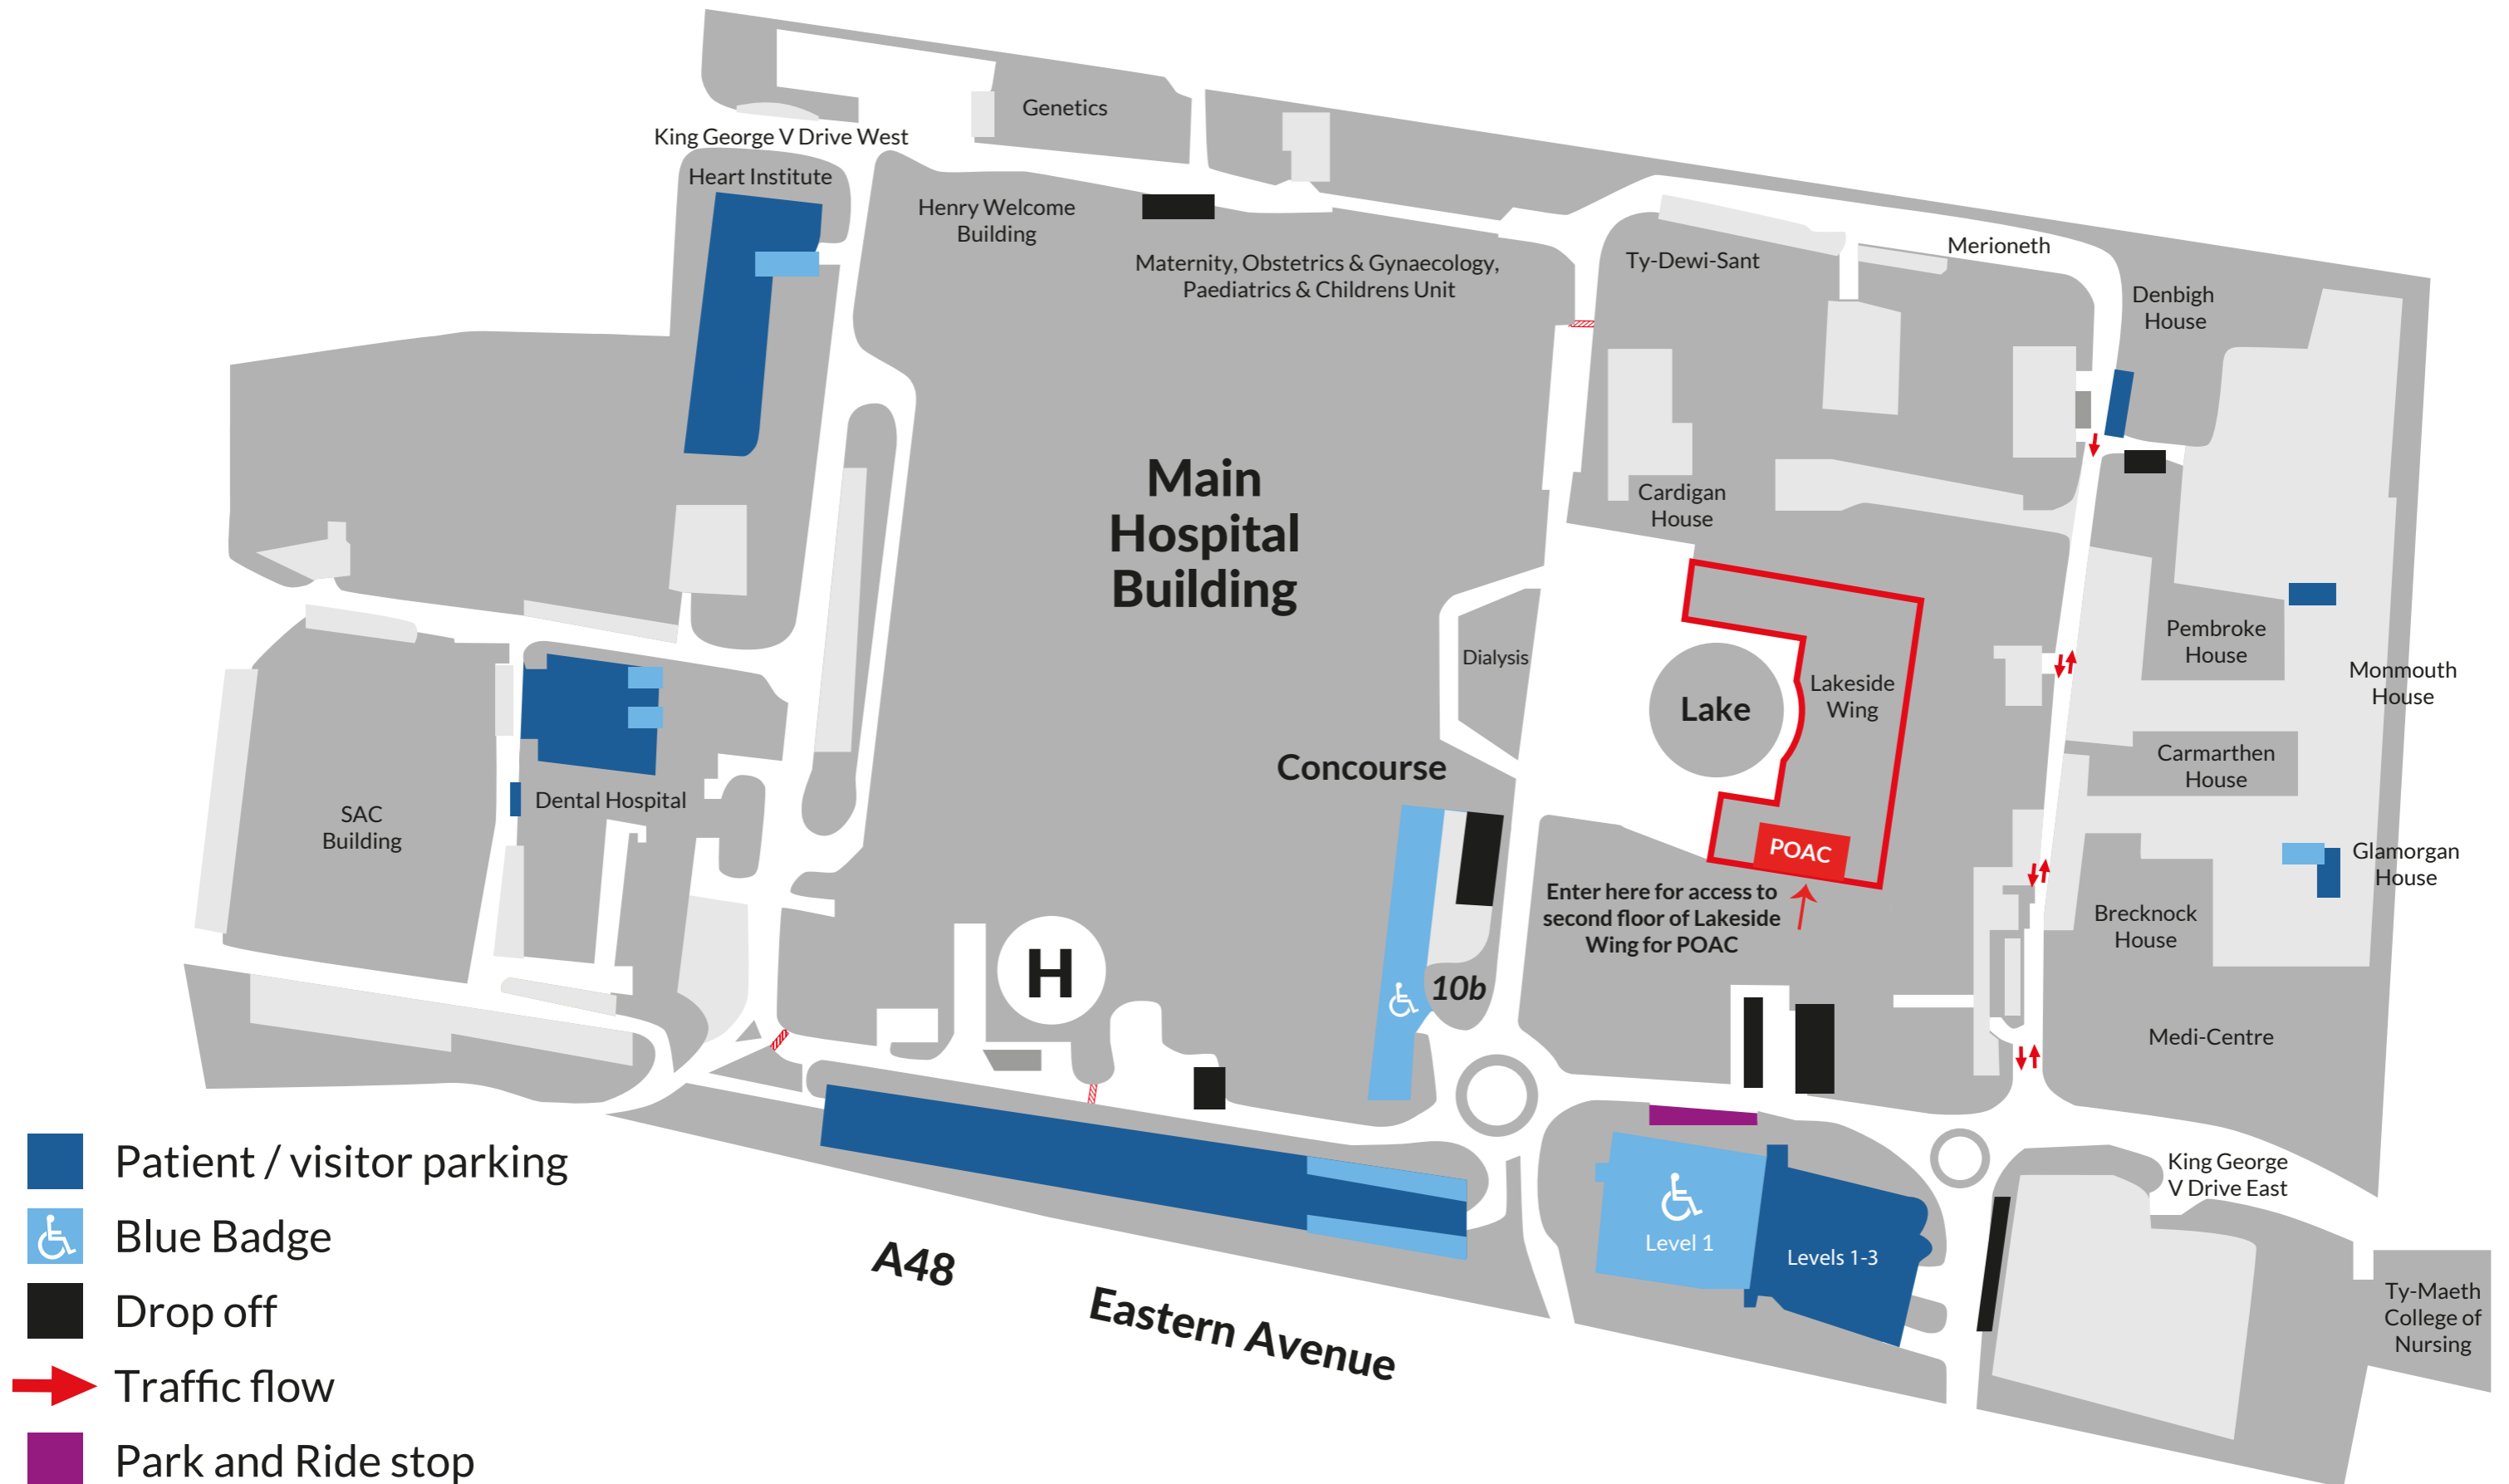

University Hospital of Wales

Patient / Visitor Parking

GIG
CYMRU
NHS
WALES

Bwrdd Iechyd Prifysgol
Caerdydd a'r Fro
Cardiff and Vale
University Health Board

-  Patient / visitor parking
-  Blue Badge
-  Drop off
-  Traffic flow
-  Park and Ride stop