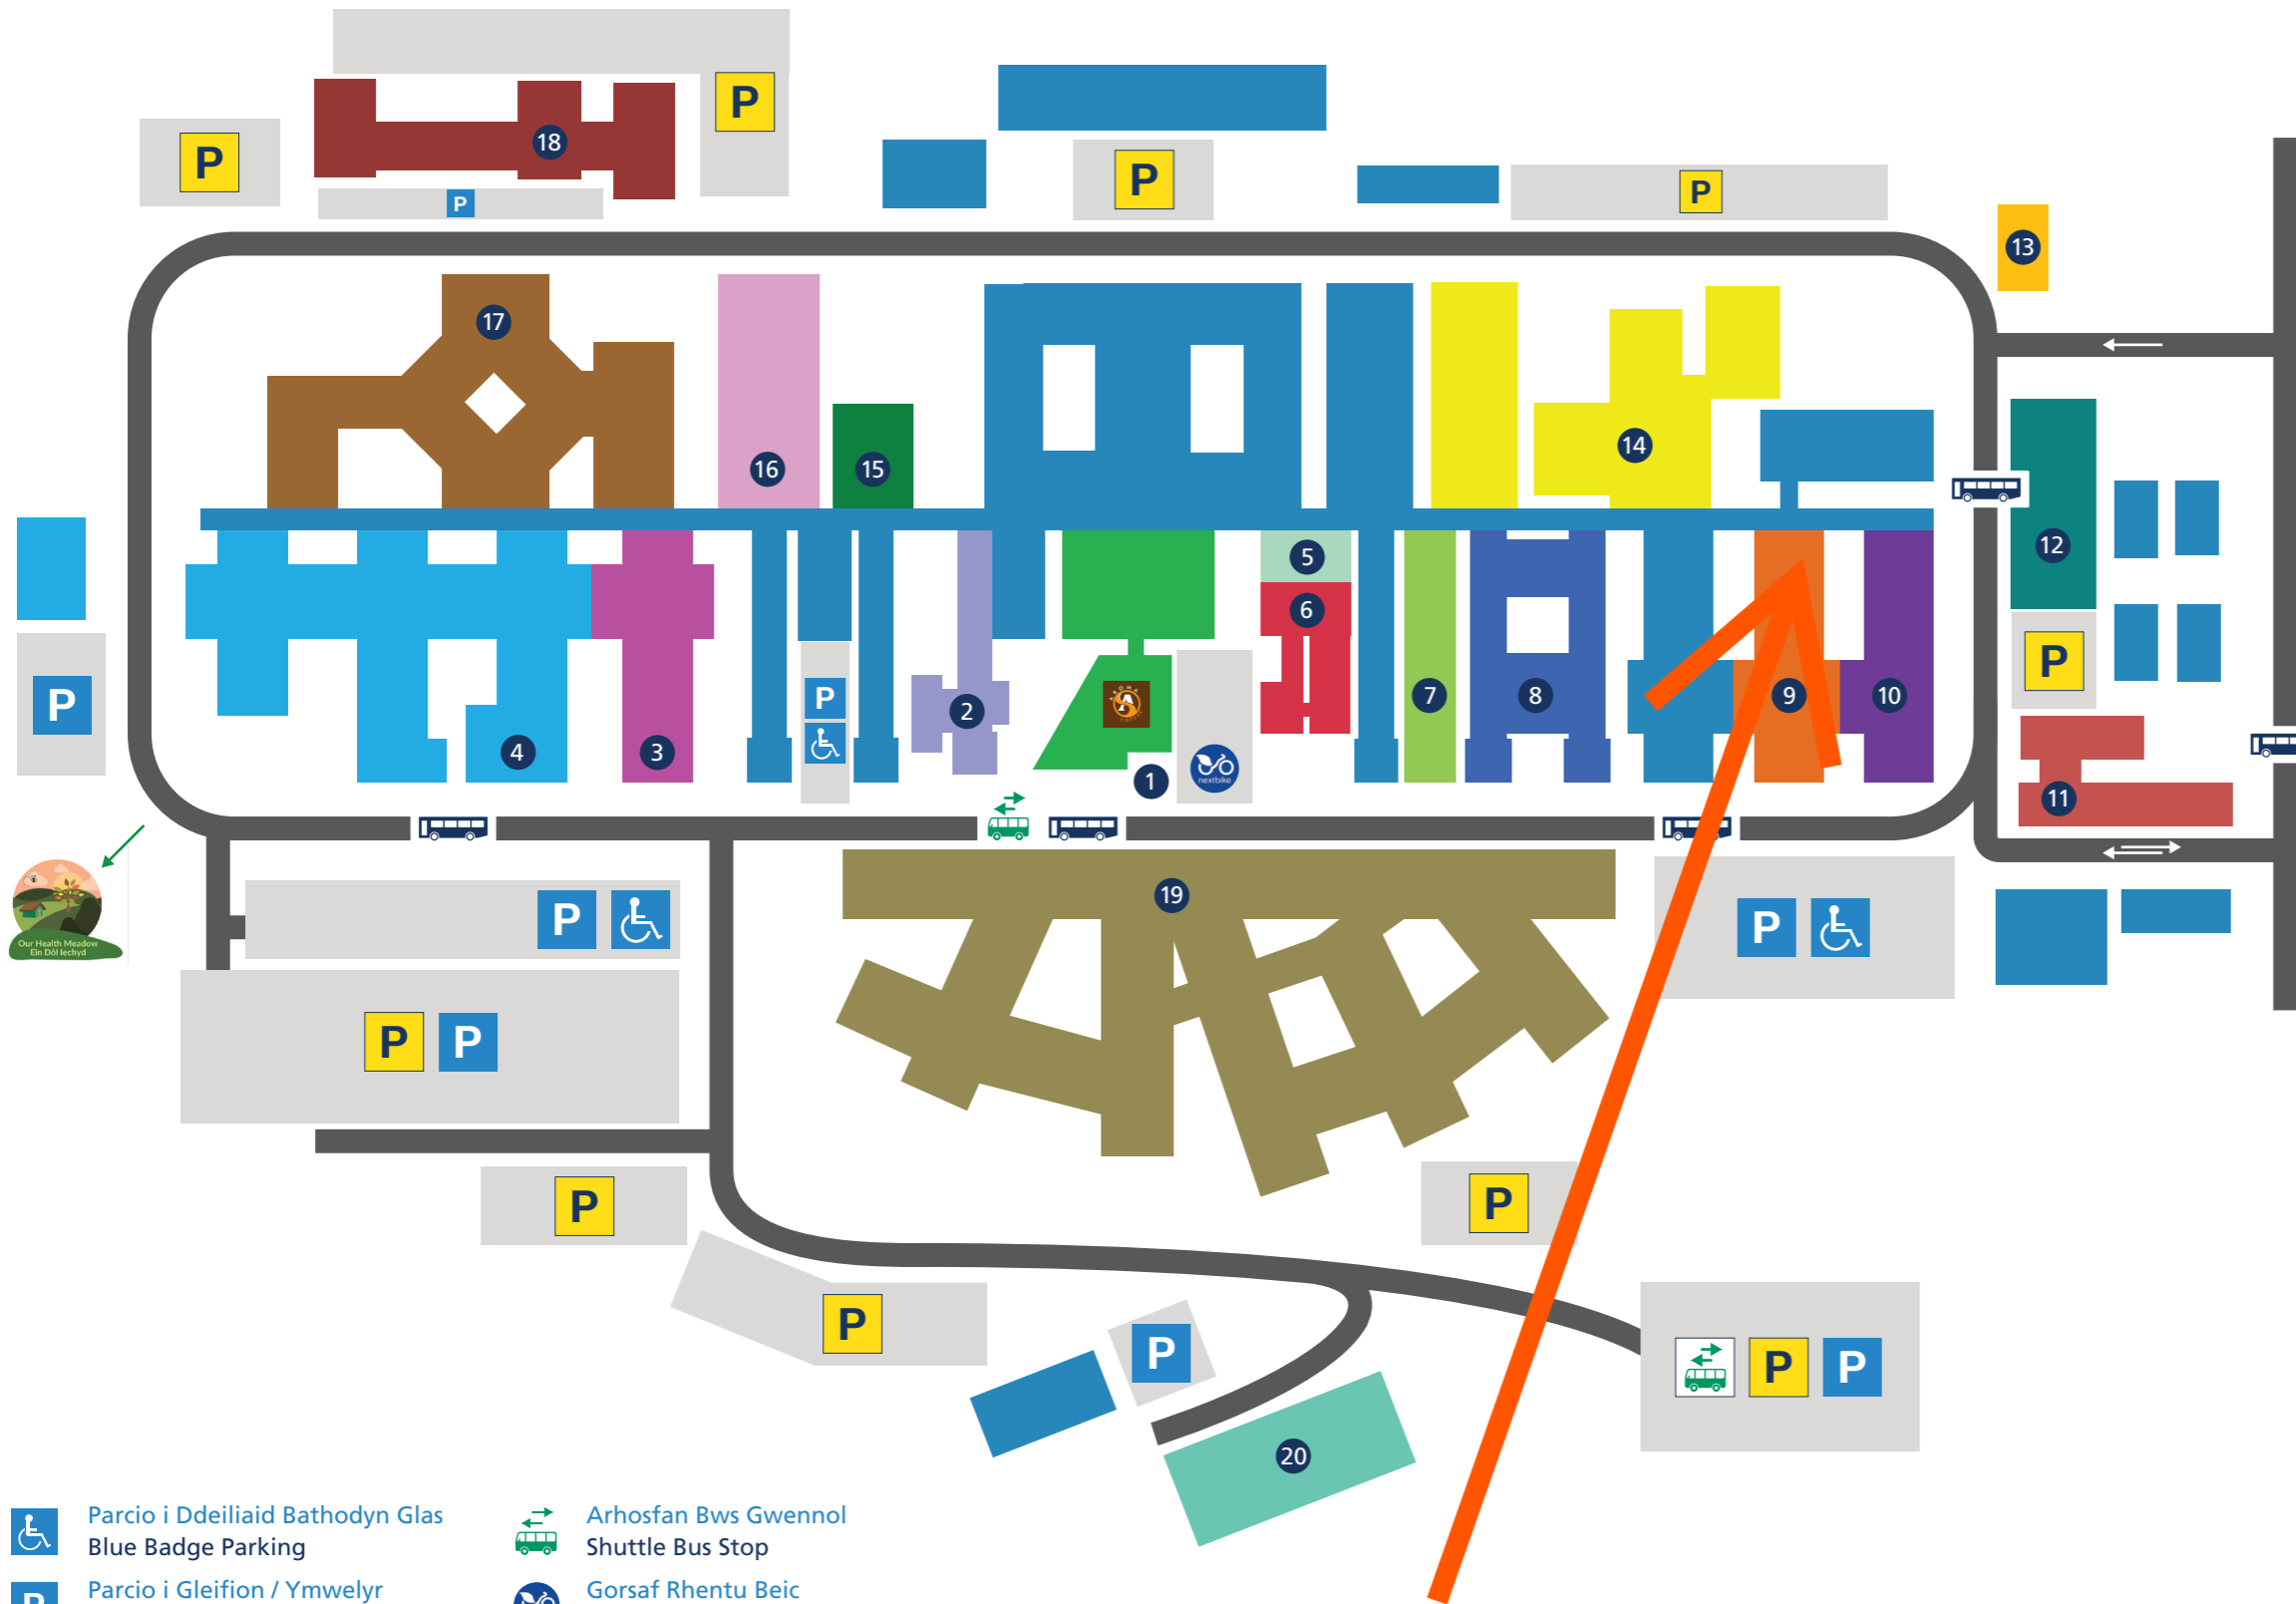

# Ysbyty Athrofaol Llandoughau University Hospital Llandough

Bwrdd Iechyd Prifysgol  
Caerdydd a'r Fro  
Cardiff and Vale  
University Health Board

- 1 Prif Fynedfa / Plaza  
Main Entrance / Plaza
- 2 Endosgopi  
Endoscopy
- 3 CAVOC  
CAVOC
- Canolfan Llandochau ar gyfer Adsefydlu  
Arbenigol yr Asgwrn Cefn a Niwroadsefydlu:  
Cleifion Allanol a Wardiau  
Llandough Centre for Specialist Spinal and  
Neuro Rehabilitation: Outpatients and Wards
- 4 Uned Derbyniadau Brys Meddygol  
Medical Emergency Admissions Unit
- 5 Ystafell Aml-ffydd  
Multi Faith Room
- 6 Canolfan Ffeibrosis Systig  
Cystic Fibrosis Centre
- 7 Canolfan Adefydlu Stroc  
Stroke Rehabilitation Centre
- 8 Cleifion Allanol  
Outpatients
- 9 Ysbyty Dydd Adsefydlu / MHSOP ARU  
Rehabilitation Day Hospital / MHSOP ARU
- 10 Canolfan Academaidd Routledge  
Routledge Academic Centre
- 11 Cynenedigol  
Antenatal
- 12 Meithrinfa Ddydd  
Day Nursery
- 13 Cardiolog, Pelydr-X, Radioleg  
Cardiology, X-Ray, Radiology
- 14 Fferyllfa  
Pharmacy
- 15 Canolfan y Fron  
Breast Centre
- 16 Llawdriniaeth Dydd / Theatrau  
Day Surgery / Theatres
- 17 Canolfan i Blant  
Children's Centre
- 18 Hafan y Coed  
Hafan y Coed
- 19 Llanfair  
Llanfair

- Parcio i Ddeiliaid Bathodyn Glas  
Blue Badge Parking
- Arhosfan Bws Gwennol  
Shuttle Bus Stop
- Parcio i Gleifion / Ymwelyr  
Visitor / Patient Parking
- Gorsaf Rhentu Beic  
Bike Rental Station
- Parcio i Staff  
Staff Parking
- Caffi Aroma  
Aroma Cafe
- Arhosfan Bws  
Bus Stop
- Ein Dôl Iechyd  
Our Health Meadow