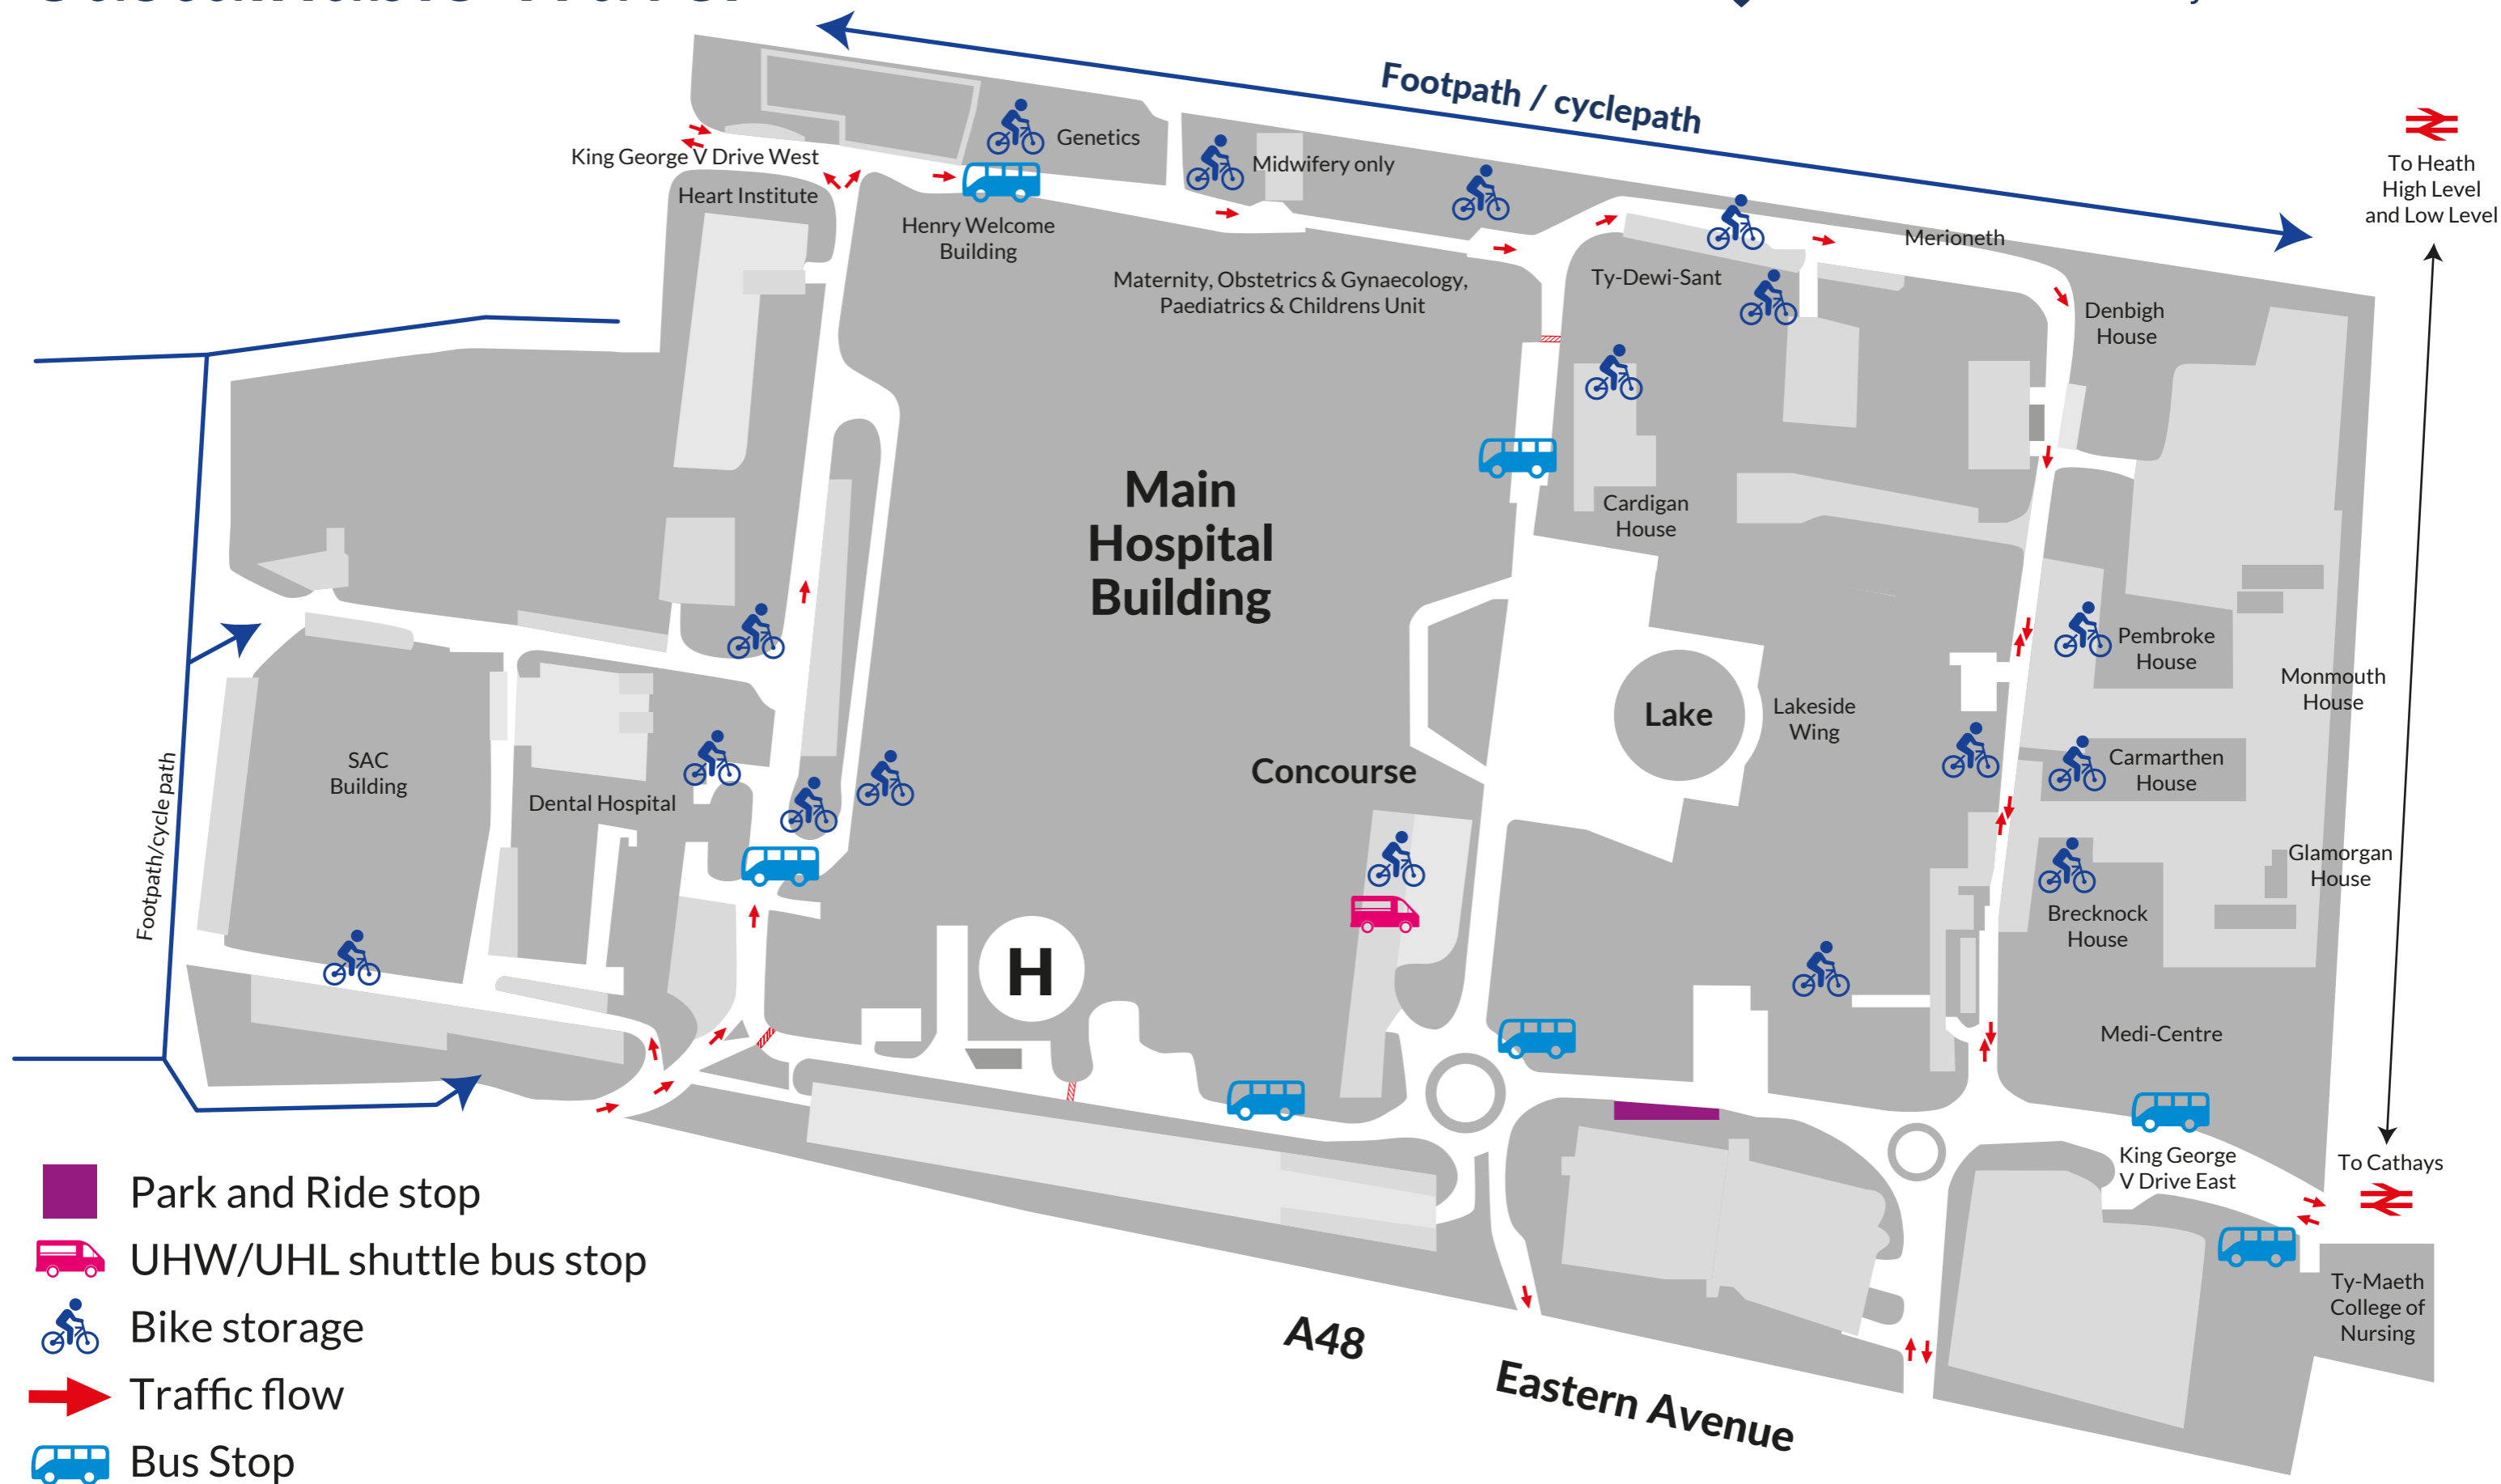

University Hospital of Wales

Sustainable Travel

GIG
CYMRU
NHS
WALES

Bwrdd Iechyd Prifysgol
Caerdydd a'r Fro
Cardiff and Vale
University Health Board

-  Park and Ride stop
-  UHW/UHL shuttle bus stop
-  Bike storage
-  Traffic flow
-  Bus Stop