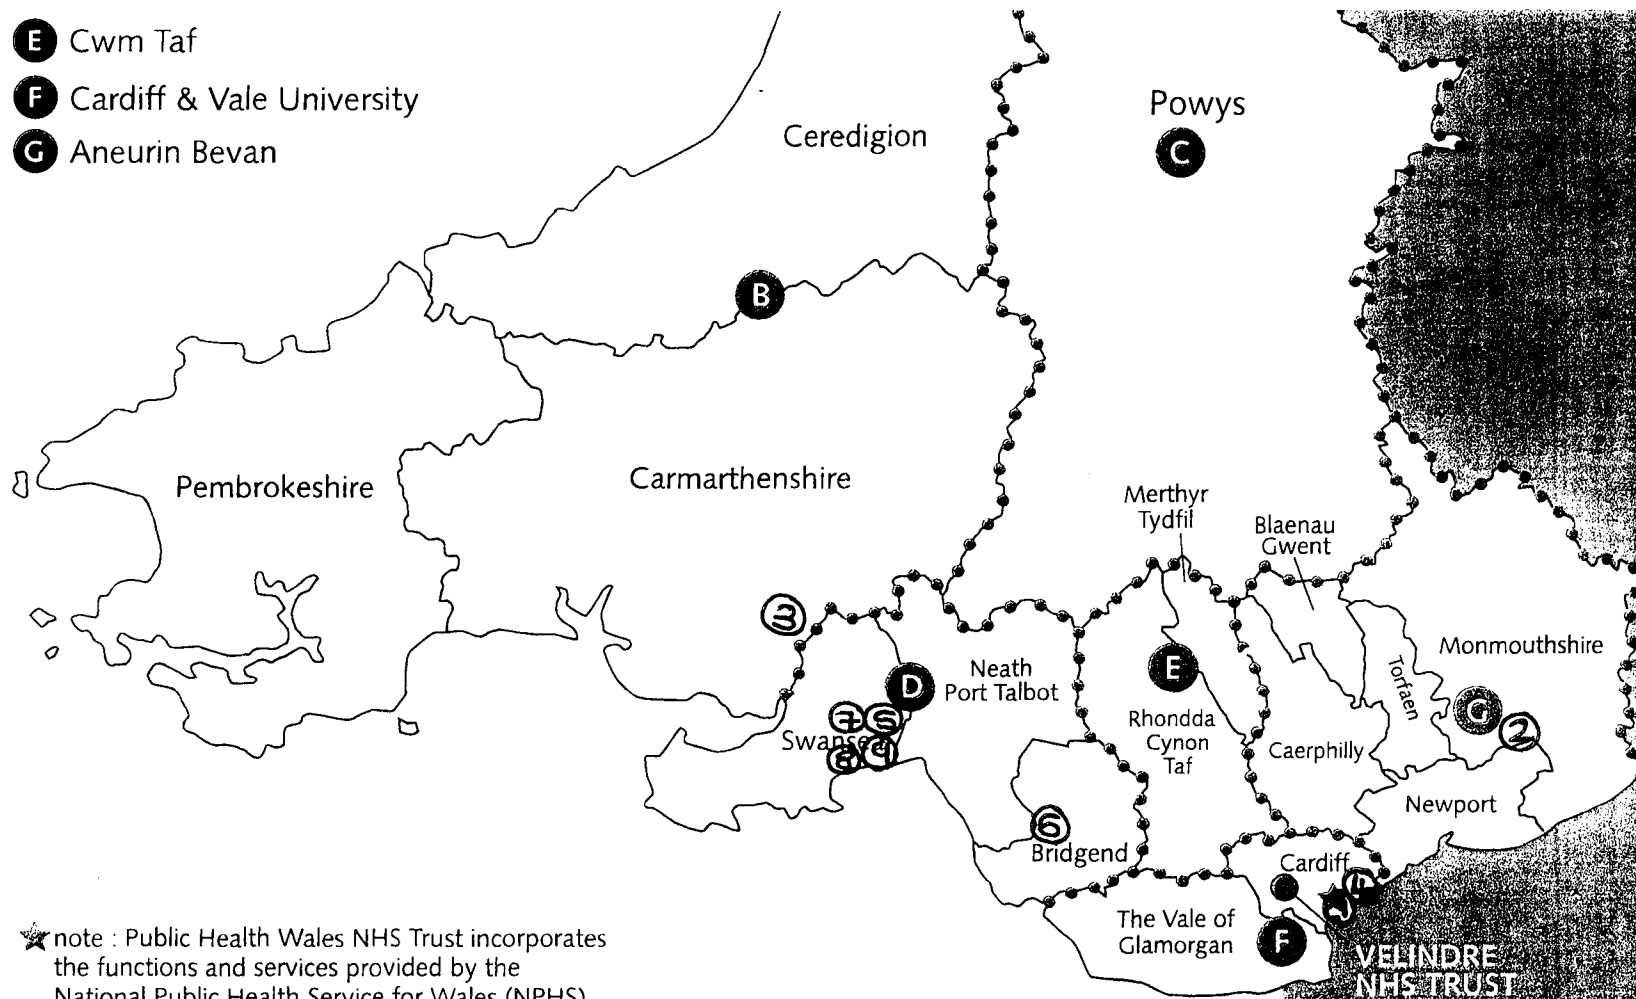

# WALES

LOGGAL HEALTI

- E** Cwm Taf
- F** Cardiff & Vale University
- G** Aneurin Bevan

© Crown Copyright 2011  
Cartographics • Welsh Government

May 2011