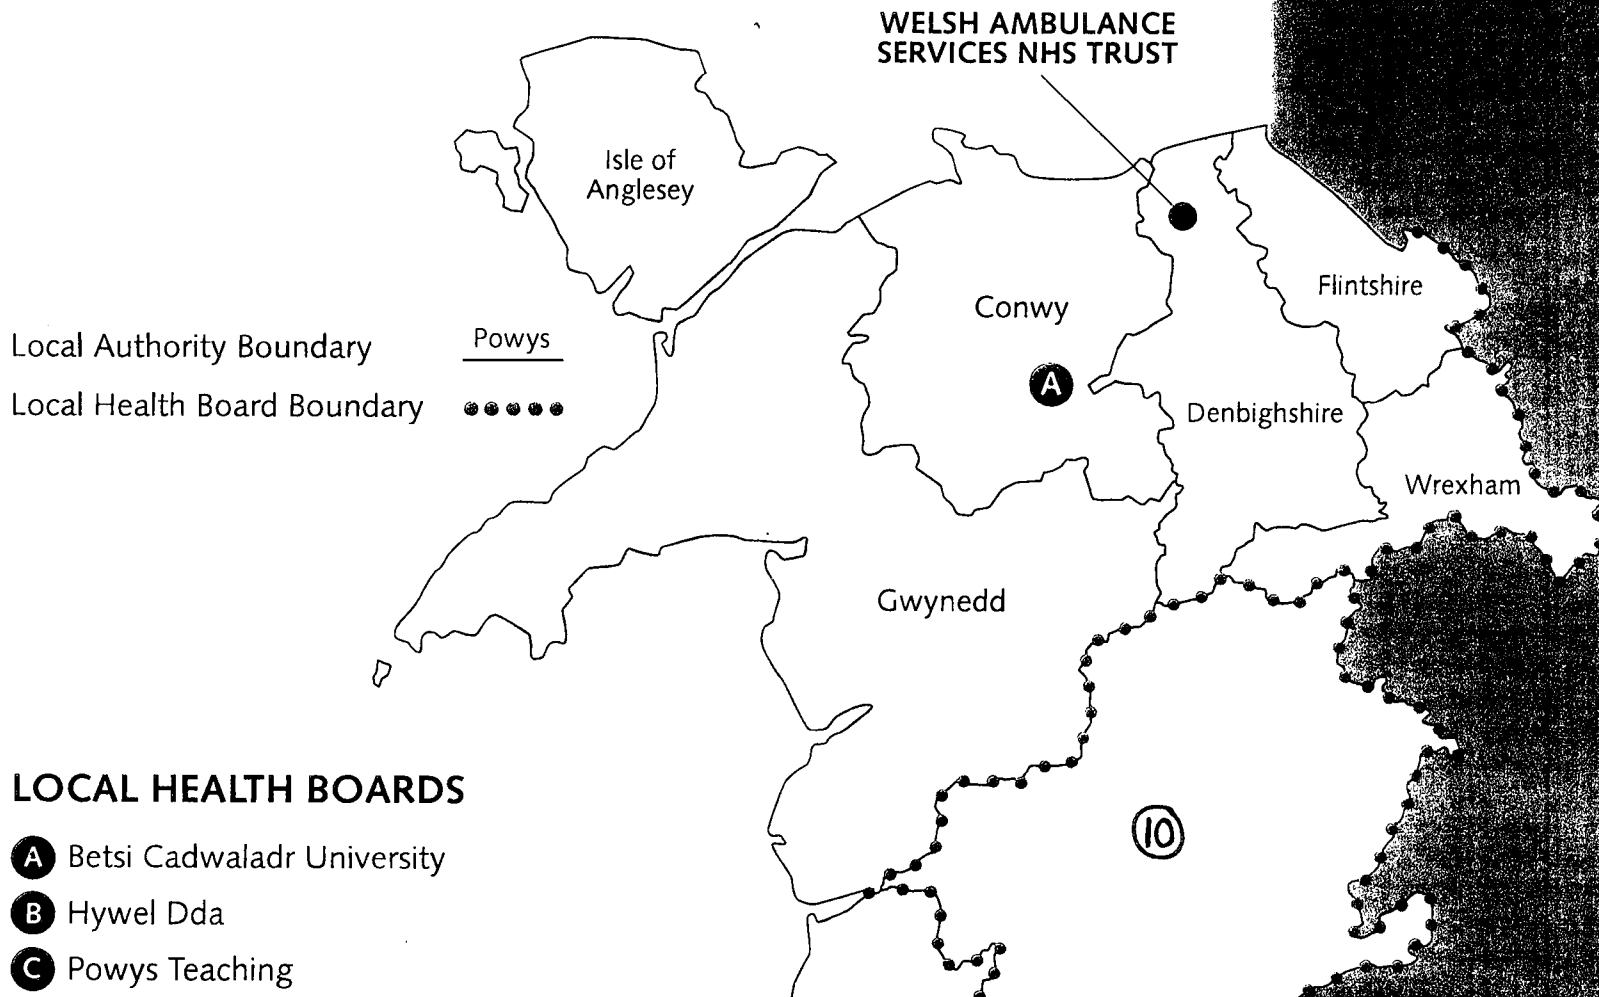

# WALES

LOGGAL HEALTI

- E** Cwm Taf
- F** Cardiff & Vale University
- G** Aneurin Bevan

© Crown Copyright 2011  
Cartographics • Welsh Government

May 2011