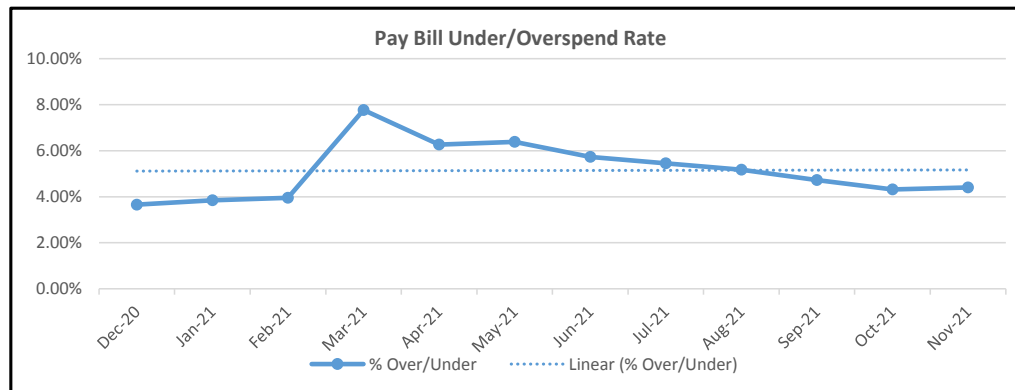

# Workforce Key Performance Metrics Trends November 2021

Voluntary Resignation Turnover Rate

In-Month and Year to Date Sickness Rates