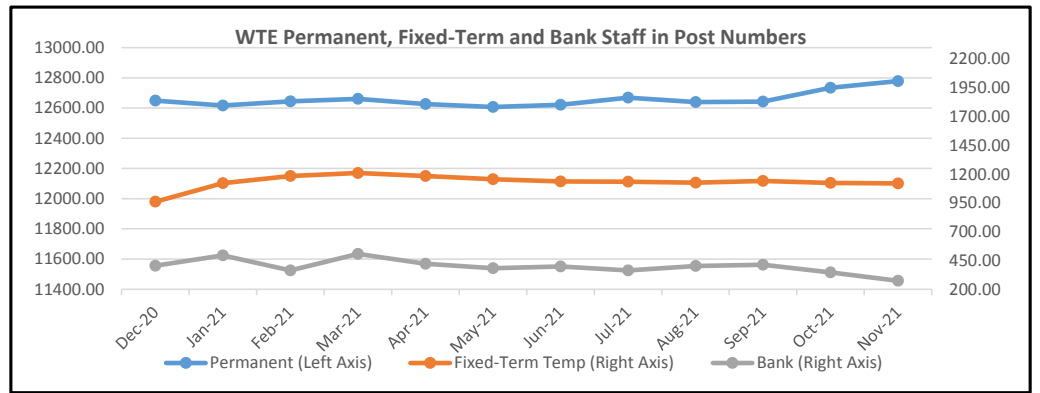

# Workforce Key Performance Metrics Trends November 2021

Voluntary Resignation Turnover Rate

In-Month and Year to Date Sickness Rates