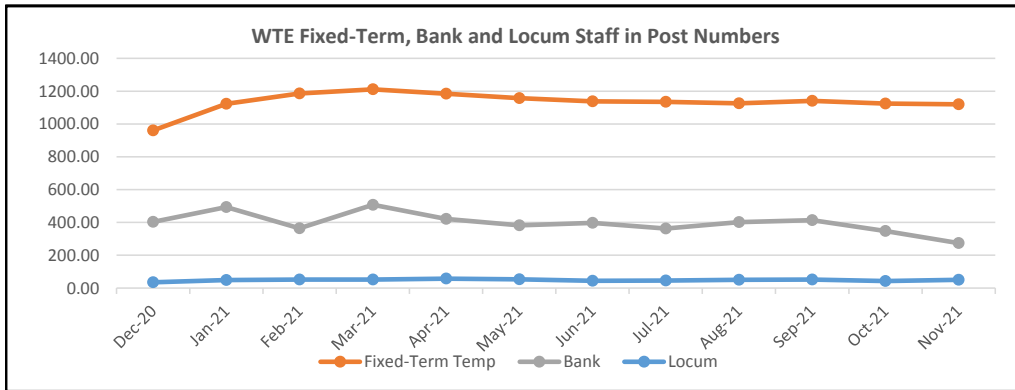

# Workforce Key Performance Metrics Trends November 2021

Voluntary Resignation Turnover Rate

In-Month and Year to Date Sickness Rates