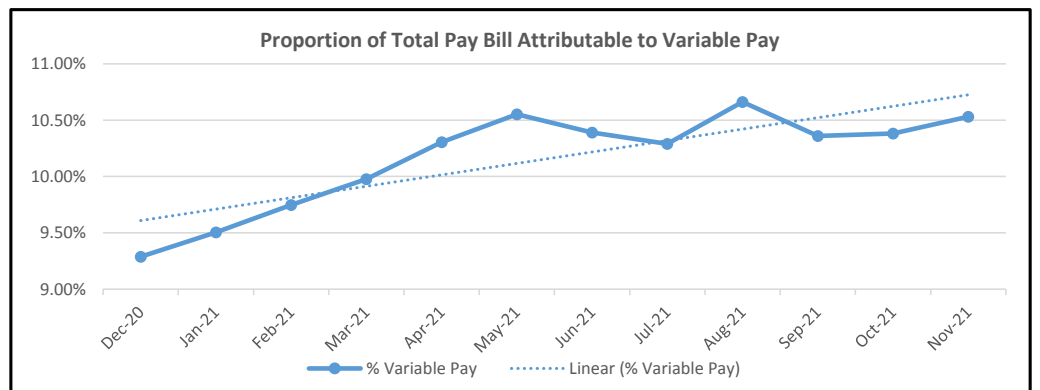

# Workforce Key Performance Metrics Trends November 2021

Voluntary Resignation Turnover Rate

In-Month and Year to Date Sickness Rates