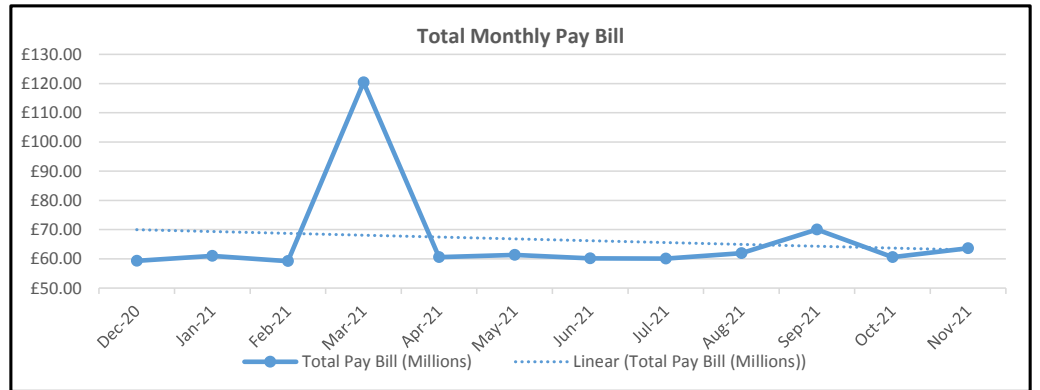

# Workforce Key Performance Metrics Trends November 2021

Voluntary Resignation Turnover Rate

In-Month and Year to Date Sickness Rates