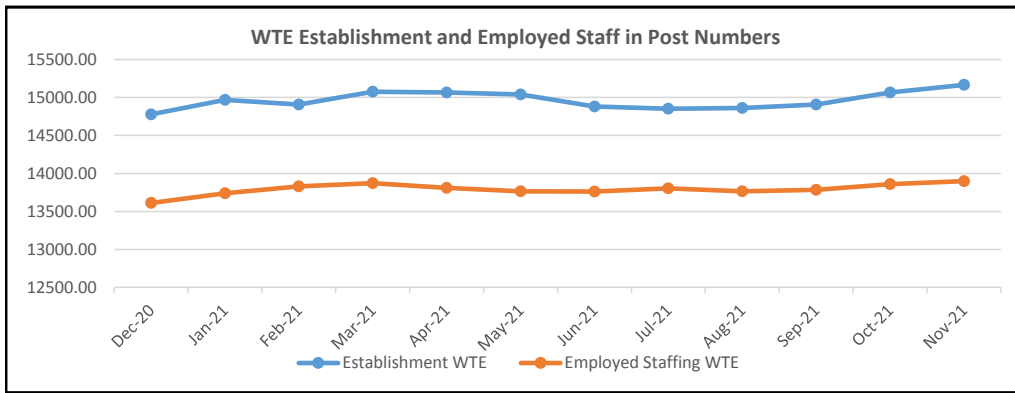

# Workforce Key Performance Metrics Trends November 2021

Voluntary Resignation Turnover Rate

In-Month and Year to Date Sickness Rates